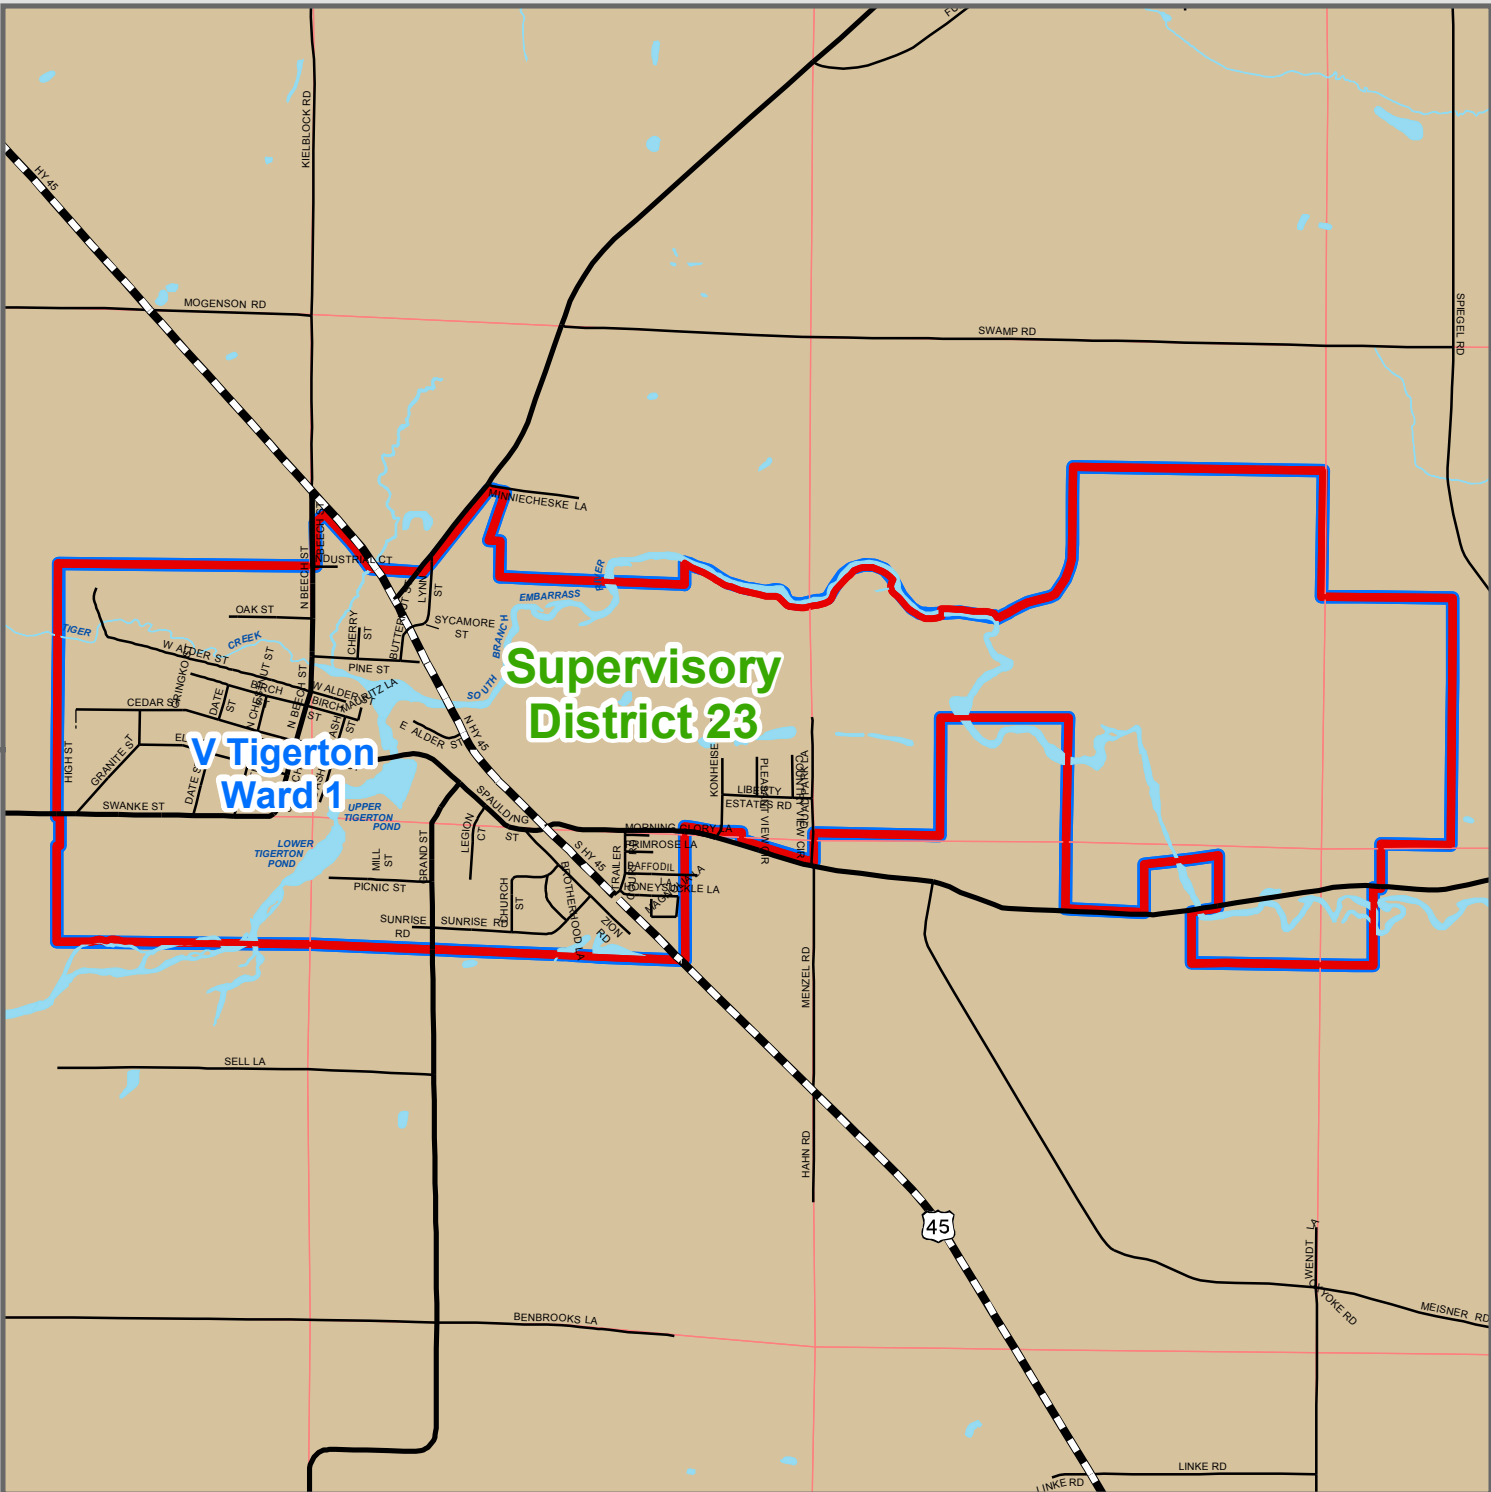

Village of Tigerton Supervisory Districts/Wards 2012-2022

 Supervisory District 23

Ward Population
Ward 1 = 741

Supervisory Districts on this map were created by the Shawano County GIS Coordinator under direction from the Shawano County Redistricting Committee and the Shawano County Board. 2011 census data and programs used to create this map were provided by the Wisconsin Legislative Technology Bureau at the direction of the Wisconsin State Legislature.